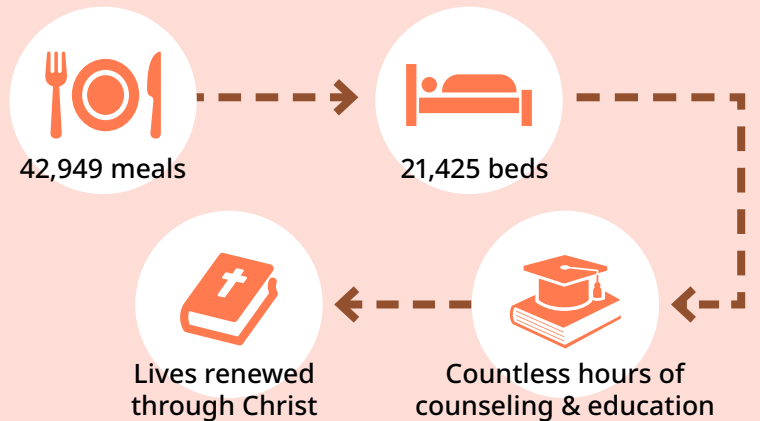

TRANSFORMING LIVES

is possible this summer... **thanks to YOU!**

LOVE YOUR NEIGHBOR
SUMMER CAMPAIGN

*At every step of their journey...
YOUR gift helps change their lives.*

Support our Summer Campaign to restore hearts & rebuild families!

Give now! themissionkc.org